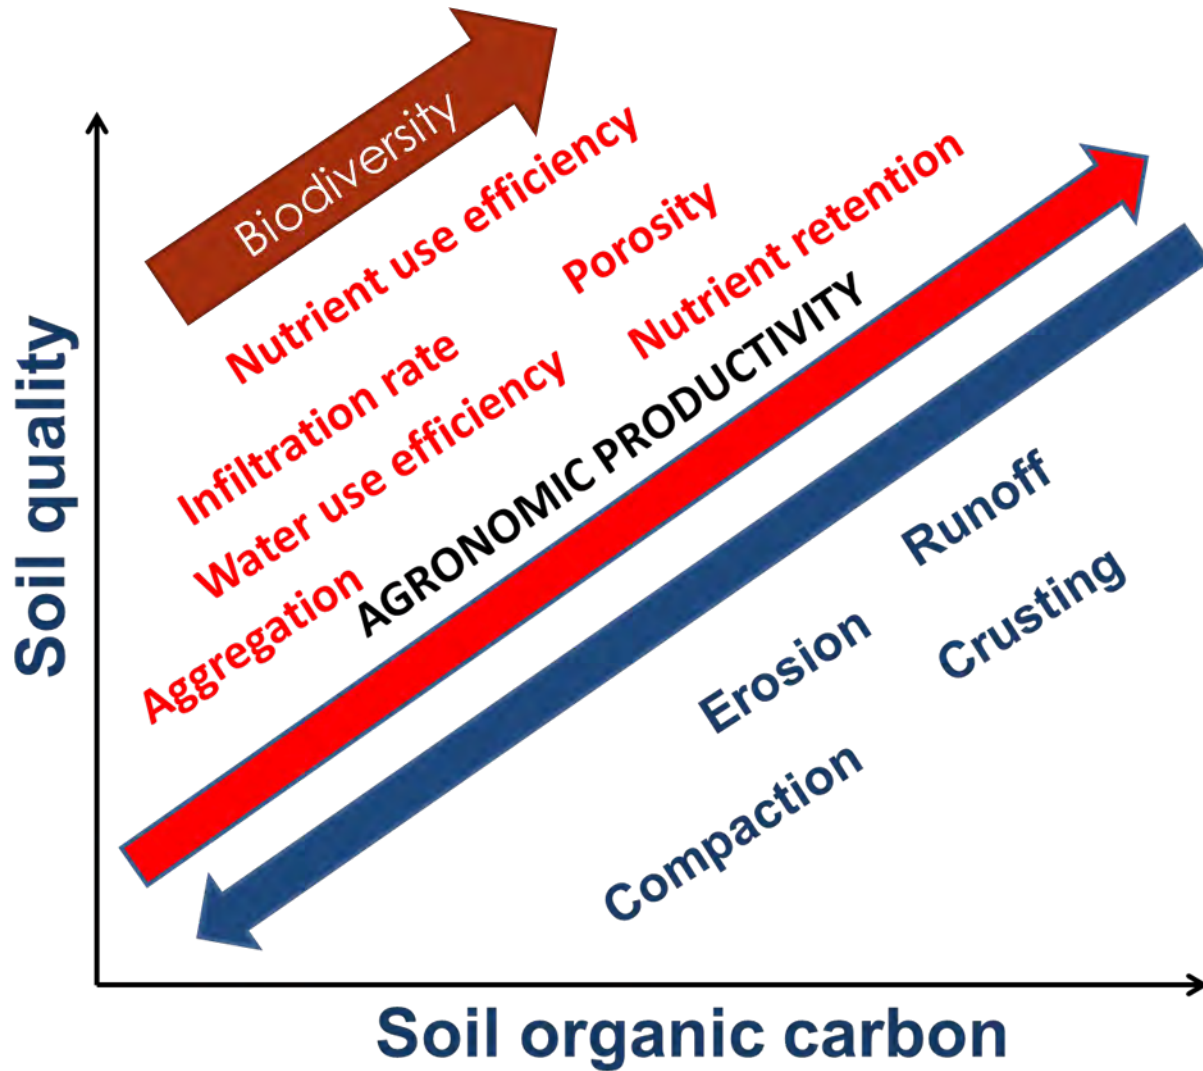

Annabel Martin
Farm Advisor
Westcountry Rivers Trust

Worms, Carbon, and Advisors

WORMS, CARBON, AND ADVISORS

ANNABEL@WRT.ORG.UK

wrt.org.uk

What is the problem?

wrt.org.uk

Why measure or assess soil quality?

Soil pH	P	K	Mg
6.5	1	2-	3
6.5	0	1	2

What CAN we measure or assess?

wrt.org.uk

Soil organic carbon (SOC) & environmental quality

Mean SOC stocks (t/ha) for each management type.
Error bars are standard error of the mean of 3 replicates in each field.

Soil aggregate stability in water and SOC

Grassland soil (high %SOC)

Arable soil (low %SOC)

Soil Aggregate Stability is a good proxy for Soil Organic Carbon and is a useful addition alongside other measures of soil health

Soil Carbon in t/ha is important for investors so benchmarking is needed

Highfield Arable/Grass Rotation Experiment Rothamsted (Est 1949)

wrt.org.uk

Grassland

Arable (60 years)

SOC 30g/kg

SOC 15g/kg

Are results meaningful
and palatable?