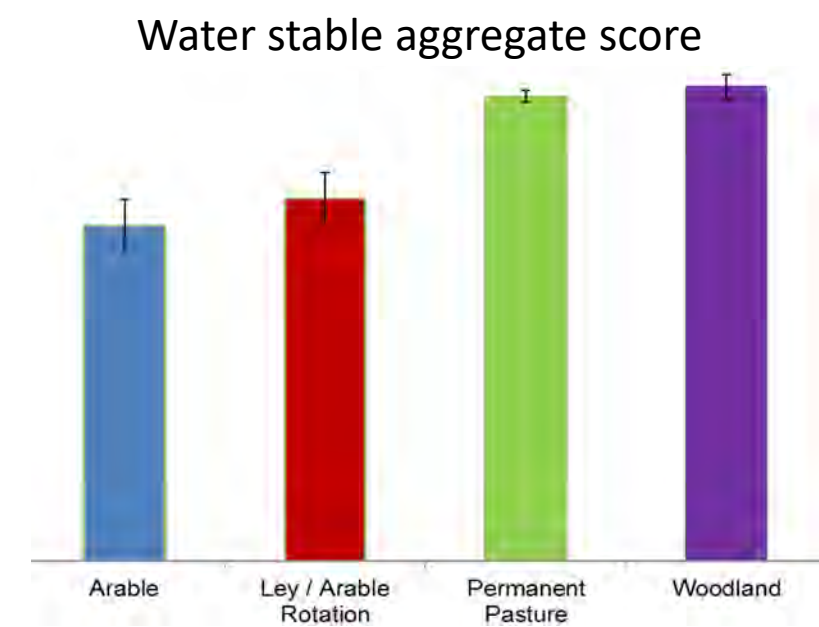

Soil pH	P	K	Mg
6.5	1	2-	3
6.5	0	1	2

What CAN we measure or assess?

wrt.org.uk

Soil organic carbon (SOC) & environmental quality

Mean SOC stocks (t/ha) for each management type.
Error bars are standard error of the mean of 3 replicates in each field.

Soil aggregate stability in water and SOC

Grassland soil (high %SOC)

Arable soil (low %SOC)

Soil Aggregate Stability is a good proxy for Soil Organic Carbon and is a useful addition alongside other measures of soil health

Soil Carbon in t/ha is important for investors so benchmarking is needed

Highfield Arable/Grass Rotation Experiment Rothamsted (Est 1949)

wrt.org.uk

Grassland

Arable (60 years)

SOC 30g/kg

SOC 15g/kg

Are results meaningful
and palatable?