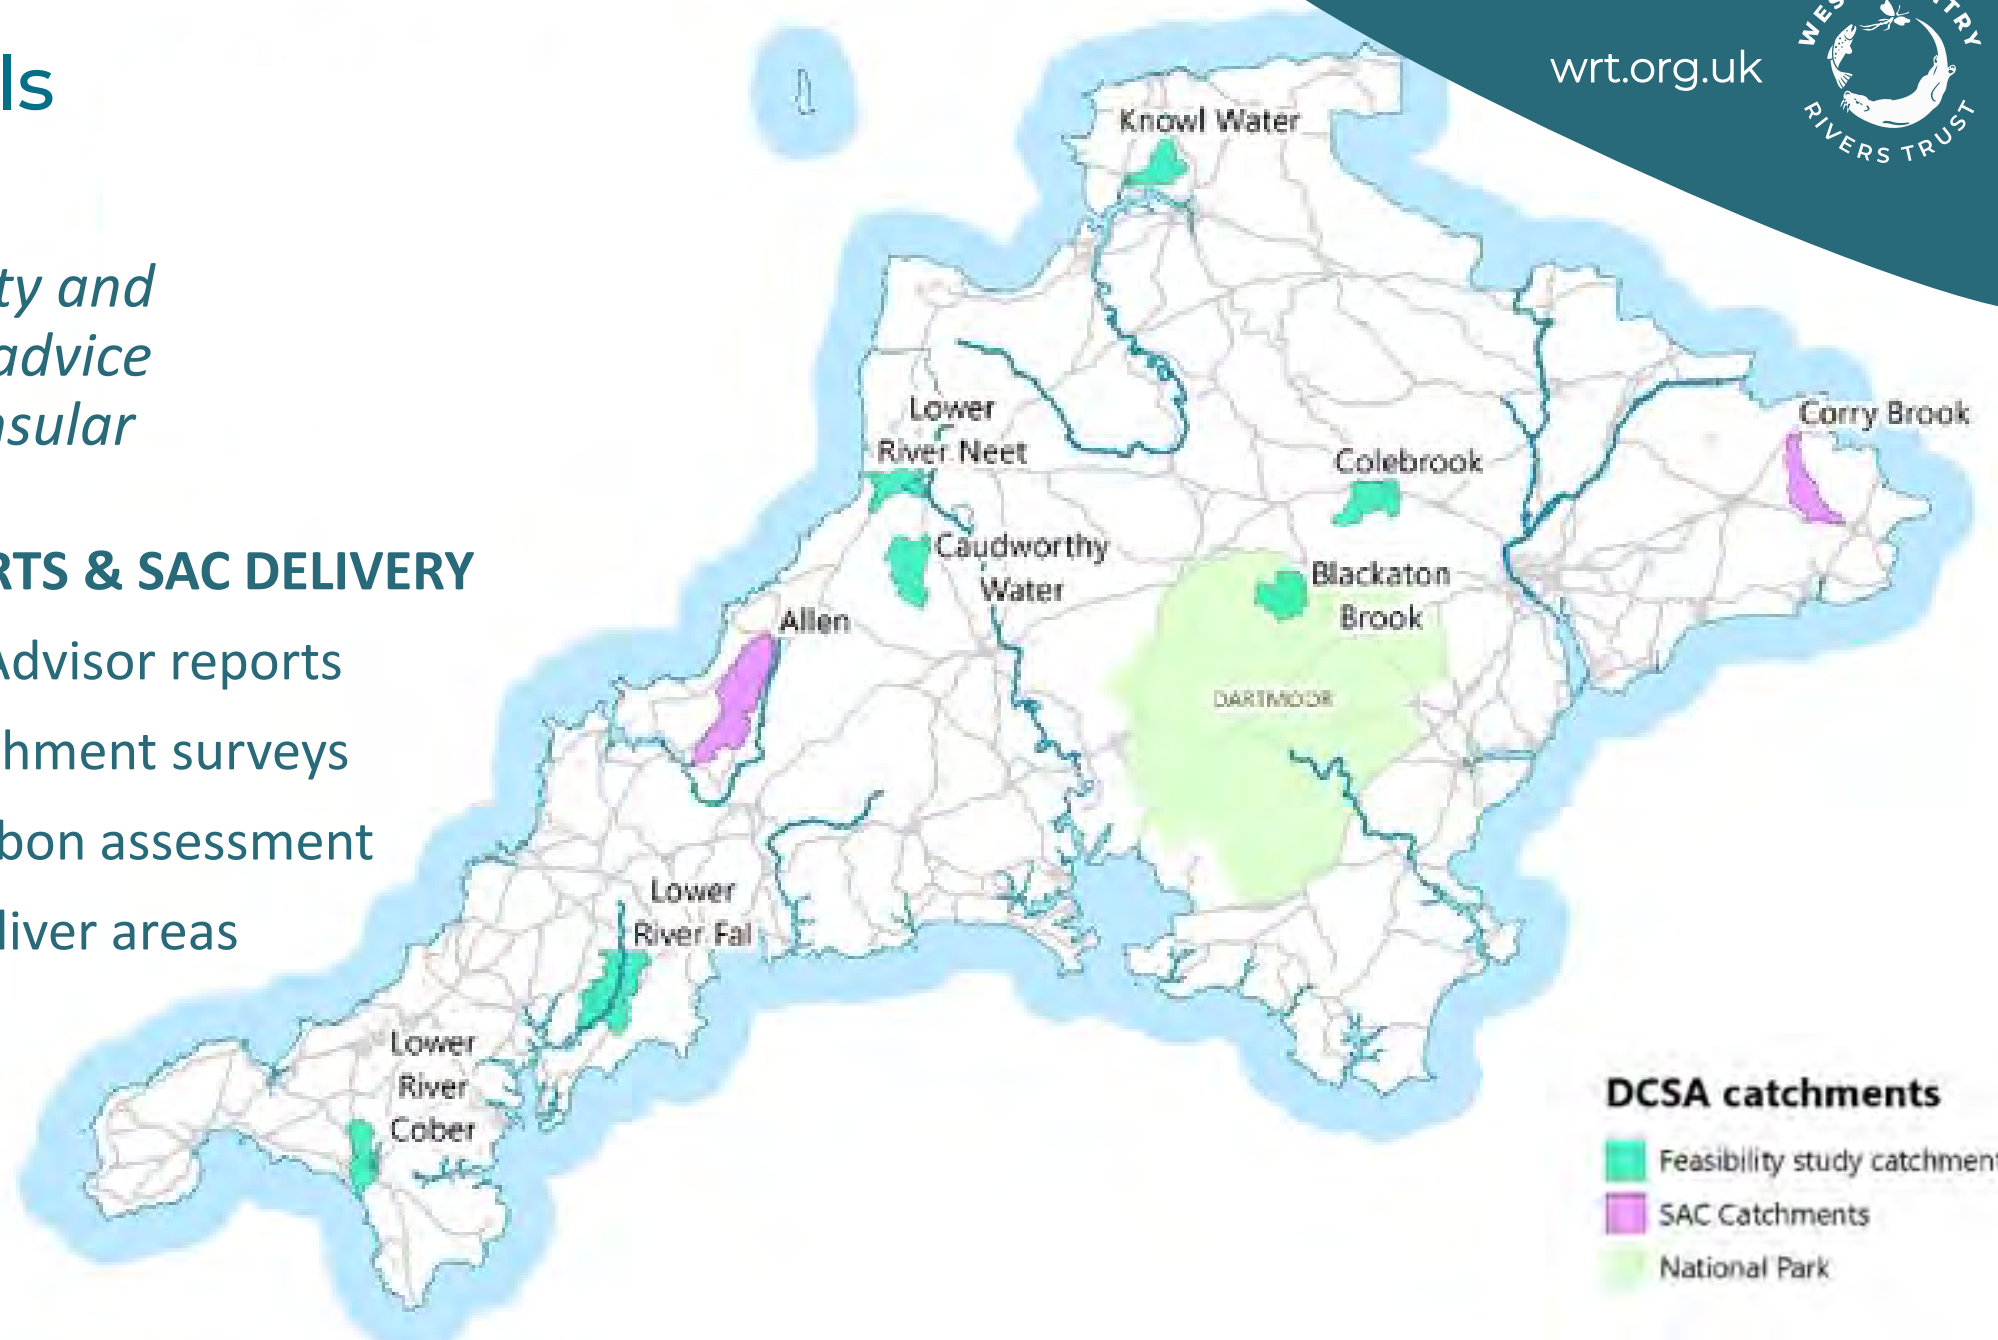

Devon and Cornwall Soils Alliance

Building capability and capacity in soils advice across the peninsula

FEASIBILITY REPORTS & SAC DELIVERY

- 7 Regulator/Advisor reports
- 10 Micro-catchment surveys
- 1 D&C Soil Carbon assessment
- 2 SAC deliver areas