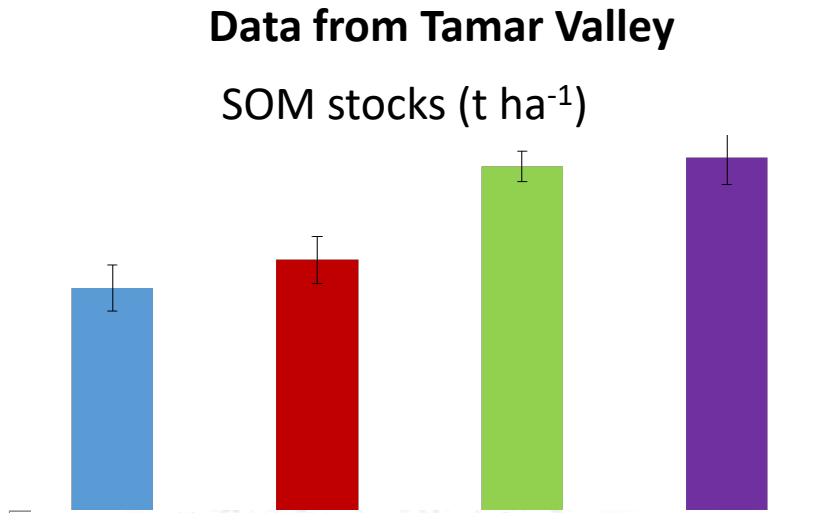

Soil aggregate stability in water and SOC

Grassland soil (high %SOC)

Arable soil (low %SOC)

Soil Aggregate Stability is a good proxy for Soil Organic Carbon and is a useful addition alongside other measures of soil health