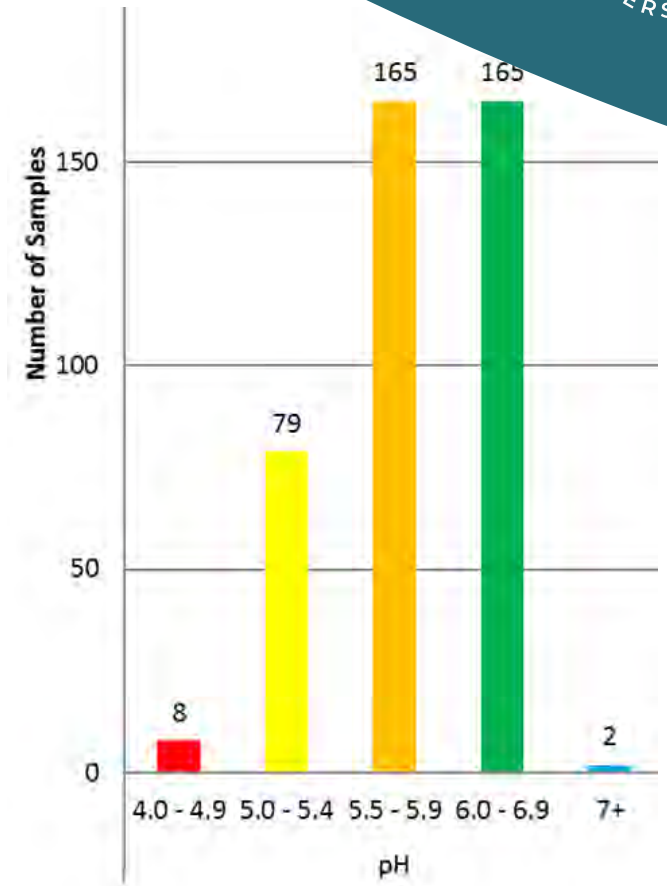

Annabel Martin
Farm Advisor
Westcountry Rivers Trust

Worms, Carbon, and Advisors

WORMS, CARBON, AND ADVISORS

ANNABEL@WRT.ORG.UK

wrt.org.uk

What is the problem?

wrt.org.uk

Why measure or assess soil quality?

Soil pH	P	K	Mg
6.5	1	2-	3
6.5	0	1	2

What CAN we measure or assess?

wrt.org.uk

Soil organic carbon (SOC) & environmental quality

Mean SOC stocks (t/ha) for each management type.
Error bars are standard error of the mean of 3 replicates in each field.

Soil aggregate stability in water and SOC

Grassland soil (high %SOC)

Arable soil (low %SOC)

Soil Aggregate Stability is a good proxy for Soil Organic Carbon and is a useful addition alongside other measures of soil health

Soil Carbon in t/ha is important for investors so benchmarking is needed

Highfield Arable/Grass Rotation Experiment Rothamsted (Est 1949)

wrt.org.uk

Grassland

Arable (60 years)

SOC 30g/kg

SOC 15g/kg

Are results meaningful
and palatable?