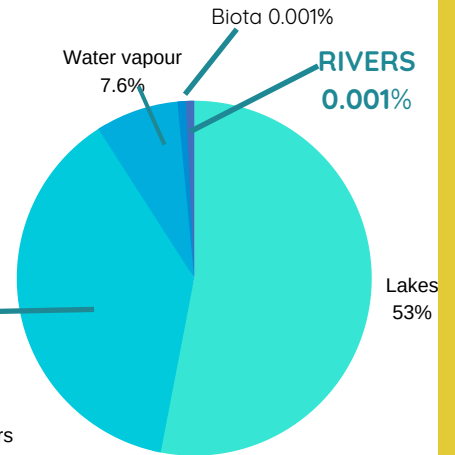

Water on Earth

All water

Freshwater

Accessible Freshwater

Or look at it like this:

Total water on Earth

100 litres

Freshwater

3 litres

Freshwater available for human use

0.003 litres

Stay curious