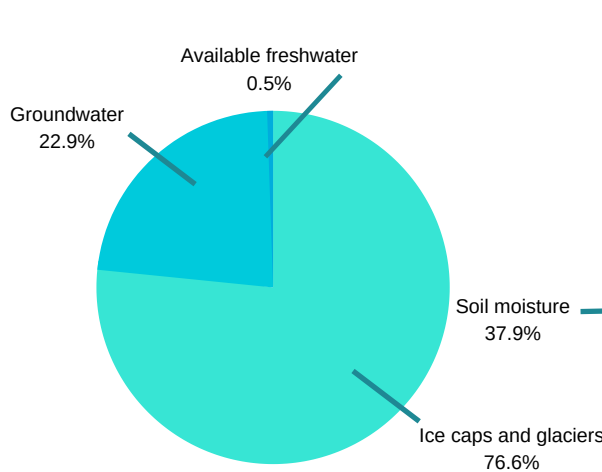

Water on Earth

All water

Freshwater

Accessible Freshwater

Or look at it like this:

Total water on Earth

100 litres

Freshwater

3 litres

Freshwater available for human use

0.003 litres

Stay curious