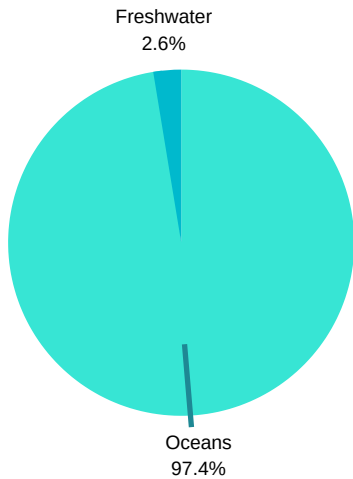

Water on Earth

All water

Freshwater

Accessible Freshwater

Or look at it like this:

Total water on Earth

100 litres

Freshwater

3 litres

Freshwater available for human use

0.003 litres

Stay curious